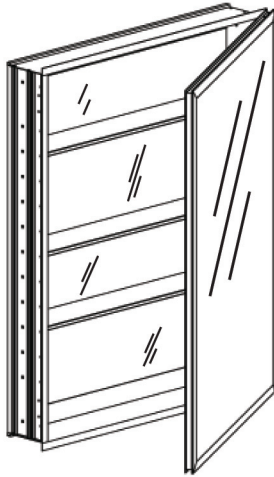

# BROADWAY Collection

Frameless Bevel (B) or Polished Edge (P) or Aluminum Trim w/Plain Mirror (AT)

Single Door

	Product Code	Overall Door Dimensions	Rough Wall Opening	Style	List Price
<p><b>7" Deep Semi Recessed</b> 4" Inside wall / 3" Outside wall</p> <p><b>New!</b></p> <p>Mirrored sides</p> <p>Single Door</p> <p>3 Glass Shelves, 6 1/4" Deep</p>	<b>MC1519B</b>	15" x 19"	14 3/8" x 18"	BEVEL	<b>\$395</b>
	<b>MC1519P</b>			POLISHED	<b>\$395</b>
	<b>MC1519AT</b>			ALUM TRIM	<b>\$425</b>
	<b>MC1525B</b>	15" x 25"	14 3/8" x 24"	BEVEL	<b>\$425</b>
	<b>MC1525P</b>			POLISHED	<b>\$425</b>
	<b>MC1525AT</b>			ALUM TRIM	<b>\$455</b>
	<b>MC1530B</b>	15" x 30"	14 3/8" x 29 3/8"	BEVEL	<b>\$450</b>
	<b>MC1530P</b>			POLISHED	<b>\$450</b>
	<b>MC1530AT</b>			ALUM TRIM	<b>\$485</b>
	<b>MC2026B</b>	20" x 26"	19 3/8" x 25 3/8"	BEVEL	<b>\$475</b>
	<b>MC2026P</b>			POLISHED	<b>\$475</b>
	<b>MC2026AT</b>			ALUM TRIM	<b>\$510</b>
<b>MC2430B</b>	24" x 30"	23 3/8" x 29 3/8"	BEVEL	<b>\$550</b>	
<b>MC2430P</b>			POLISHED	<b>\$550</b>	
<b>MC2430AT</b>			ALUM TRIM	<b>\$590</b>	
<b>MC15307B</b>	15" x 30"	14 3/8" x 29 3/8"	BEVEL	<b>\$625</b>	
<b>MC15307P</b>			POLISHED	<b>\$625</b>	
<b>MC15307AT</b>			ALUM TRIM	<b>\$670</b>	
<b>MC24307B</b>	24" x 30"	23 3/8" x 29 3/8"	BEVEL	<b>\$725</b>	
<b>MC24307P</b>			POLISHED	<b>\$725</b>	
<b>MC24307AT</b>			ALUM TRIM	<b>\$775</b>	