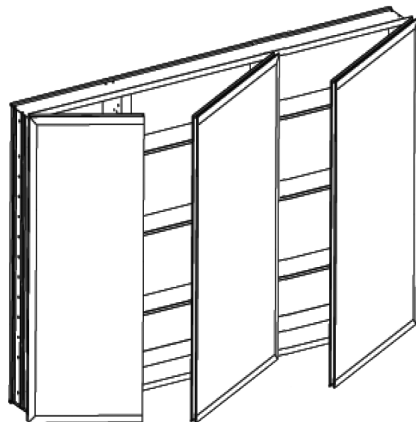

# BROADWAY Collection

Frameless Bevel (BV) or Polished Edge (PE) or Aluminum Trim w/Plain Mirror (AT)

**Double Door**

Product Code	Overall Door Dimensions	Rough Wall Opening	Style	List Price
<b>MC2519B</b>	25" x 19" (2 equal doors)	24" x 18"	BEVEL	<b>\$495</b>
<b>MC2519P</b>			POLISHED	<b>\$495</b>
<b>MC2519AT</b>			ALUM TRIM	<b>\$530</b>
<b>MC2830B</b>	28" x 30" (10" door & 18" door)	27 3/8" x 29 3/8"	BEVEL	<b>\$625</b>
<b>MC2830P</b>			POLISHED	<b>\$625</b>
<b>MC2830AT</b>			ALUM TRIM	<b>\$670</b>
<b>MC3030B</b>	30" x 30" (12" door & 18" door)	29 3/8" x 29 3/8"	BEVEL	<b>\$650</b>
<b>MC3030P</b>			POLISHED	<b>\$650</b>
<b>MC3030AT</b>			ALUM TRIM	<b>\$695</b>
<b>MC3121B</b>	31" x 21" (2 equal doors)	30" x 20"	BEVEL	<b>\$550</b>
<b>MC3121P</b>			POLISHED	<b>\$550</b>
<b>MC3121AT</b>			ALUM TRIM	<b>\$590</b>