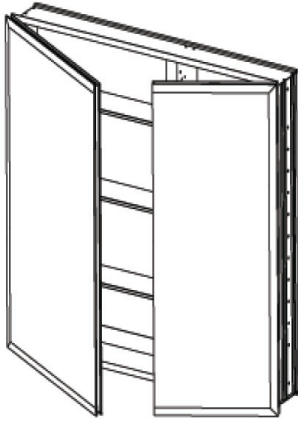

Revised
5/9/11

BROADWAY Collection

Frameless Bevel (BV) or Polished Edge (PE) or Aluminum Trim w/Plain Mirror (AT)

Double Door

Product Code	Overall Door Dimensions	Rough Wall Opening	Style	List Price
MC2519B	25" x 19" (2 equal doors)	24" x 18"	BEVEL	$495
MC2519P			POLISHED	$495
MC2519AT			ALUM TRIM	$530
MC2830B	28" x 30" (10" door & 18" door)	27 3/8" x 29 3/8"	BEVEL	$625
MC2830P			POLISHED	$625
MC2830AT			ALUM TRIM	$670
MC3030B	30" x 30" (12" door & 18" door)	29 3/8" x 29 3/8"	BEVEL	$650
MC3030P			POLISHED	$650
MC3030AT			ALUM TRIM	$695
MC3121B	31" x 21" (2 equal doors)	30" x 20"	BEVEL	$550
MC3121P			POLISHED	$550
MC3121AT			ALUM TRIM	$590